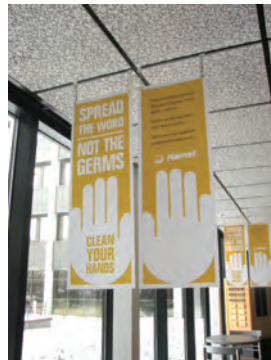

Banners

Available in horizontal, vertical, or double-sided to communicate a message with style and excitement.

Banner Stands

Quick, easy way to present your graphic banners anywhere in the facility.